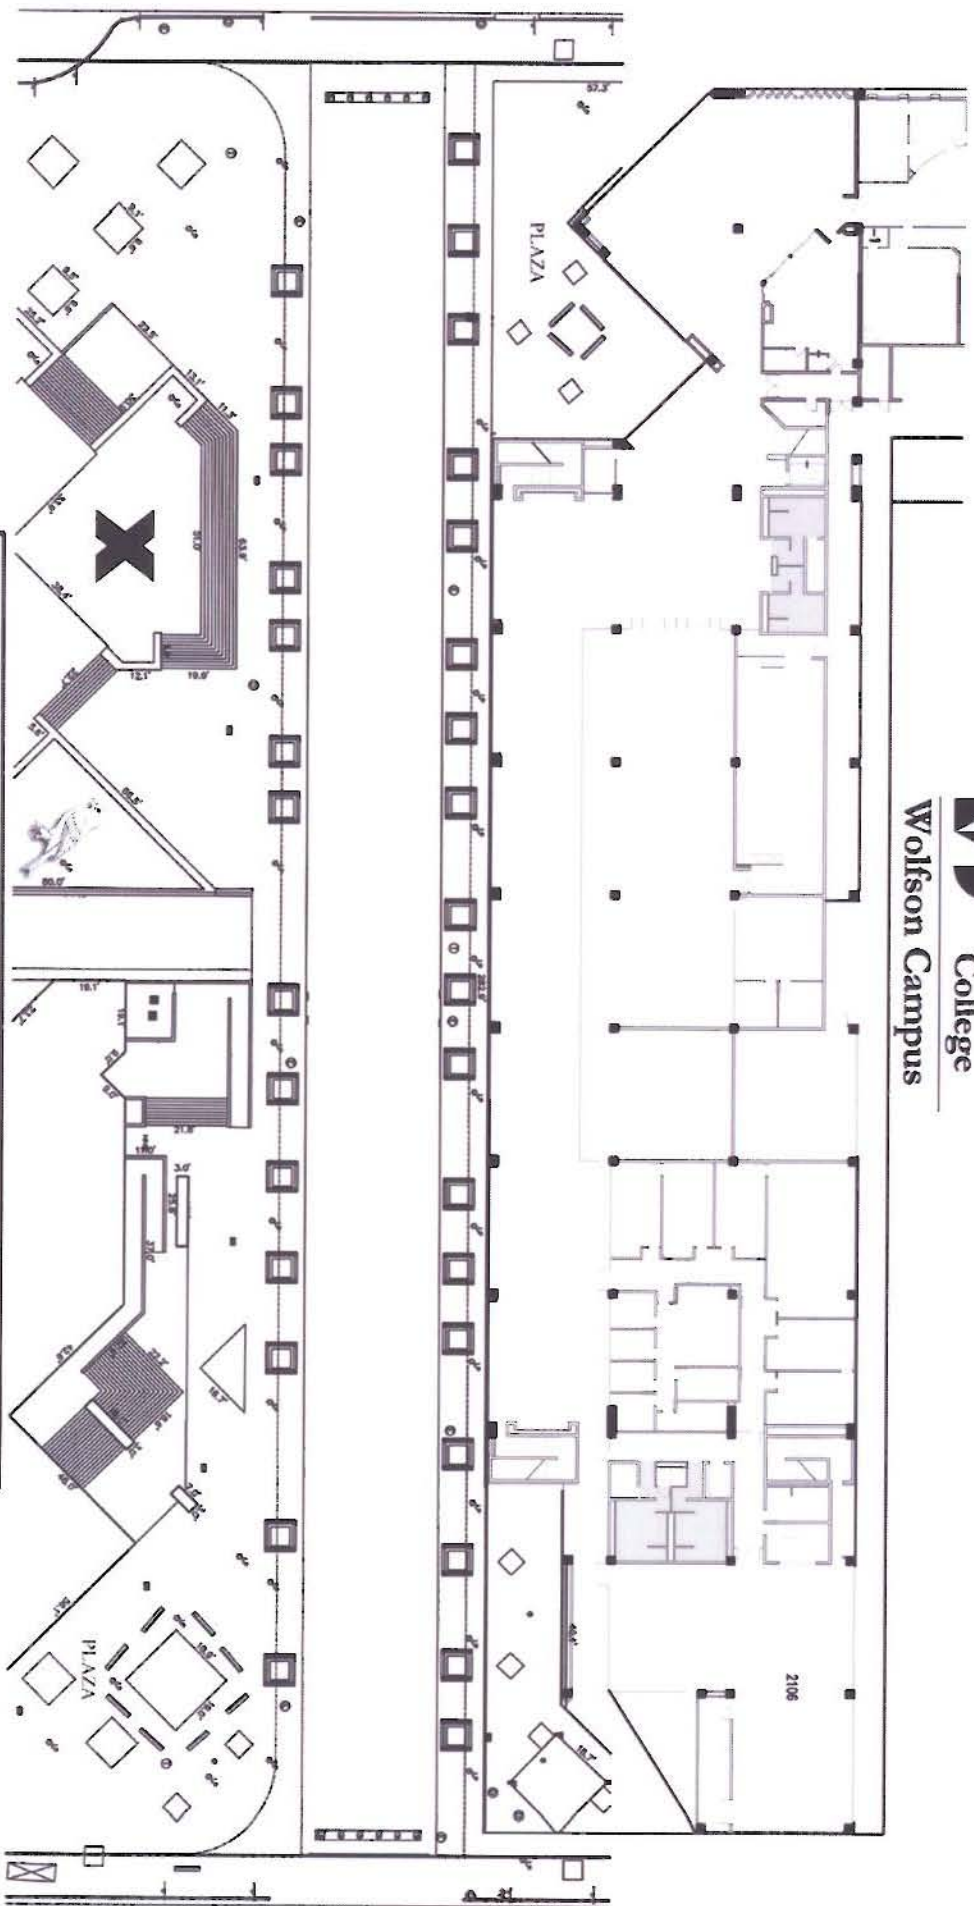

Miami Dade
 College
Wolfson Campus

MIAMI DADE COLLEGE
 WOLFSON CAMPUS
Kyriakides Plaza

Event:	
Date:	
Phone:	
Requested by:	

by
C.Cedano